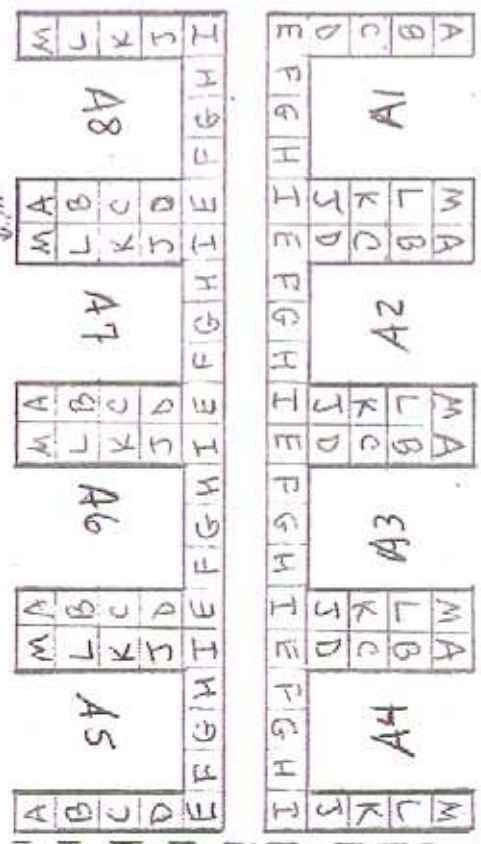

7/29

proposed #2

Notre Dame de Lourdes - REMOVAL NOTES

↑ L4 L3 12 L1

14
in wood...